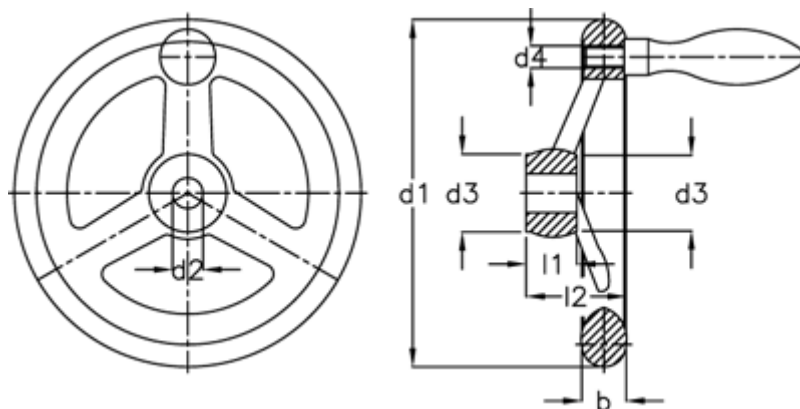

Data Sheet

Article number: 20309307

Description: E+G Handwheel
DIN 950-GG-140-K16-D

Measures

b	= 17
d1	= 140
d2 H7	= 16
d3	= 30
d4	= M 8
Handle	= 20
l1	= 19
l2	= 39

Number of spokes = 3